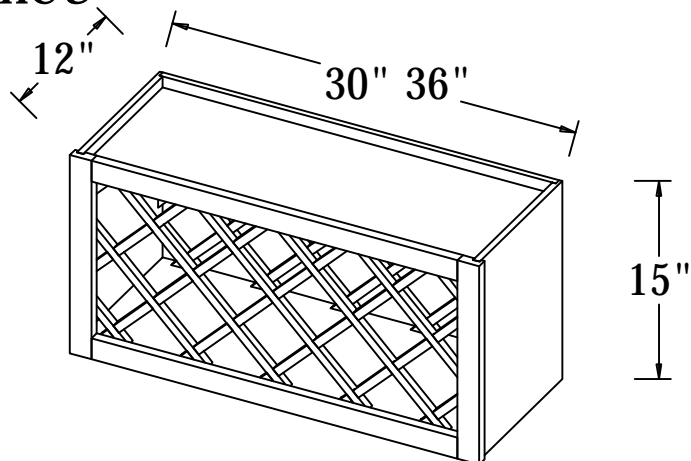

WER2430
WER2436

Wall Easy Reach Cabinet,
Bi-Folding Door,

3 Adjustable Shelves

WER2442

Wine Rack Wall Cabinet

WR3015

WR3615

Plate Rack Wall Cabinet