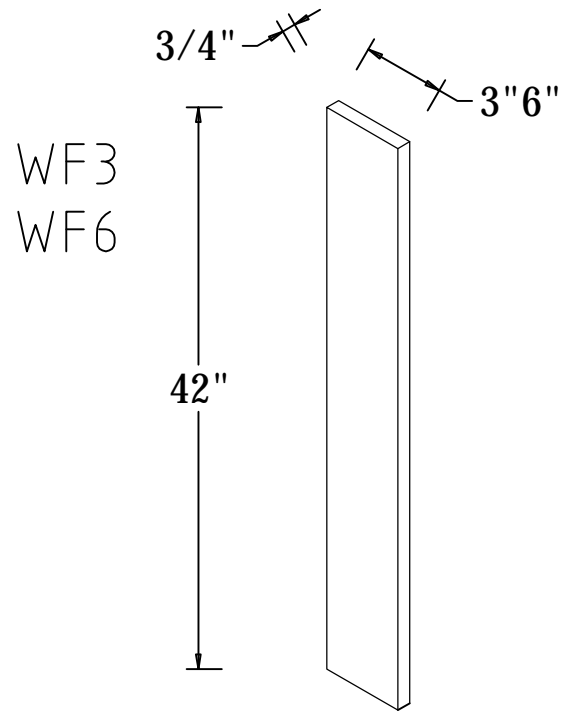

Wall Filler