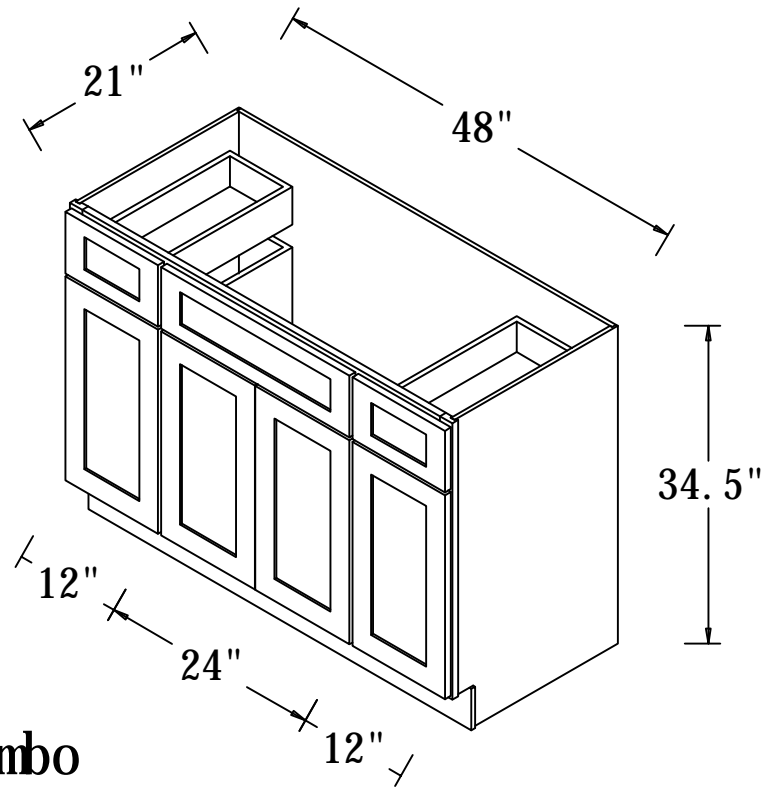

Vanity Sink Base Combo
2 Drawers On Top Sides
Single Dummy Drawer
4 Doors

VSBC48

Vanity Sink Base Combo
2 Small Drawers On Top Sides
4 Large Drawers On Bottom Sides
Single Dummy Drawer
Double Doors

VSDB48